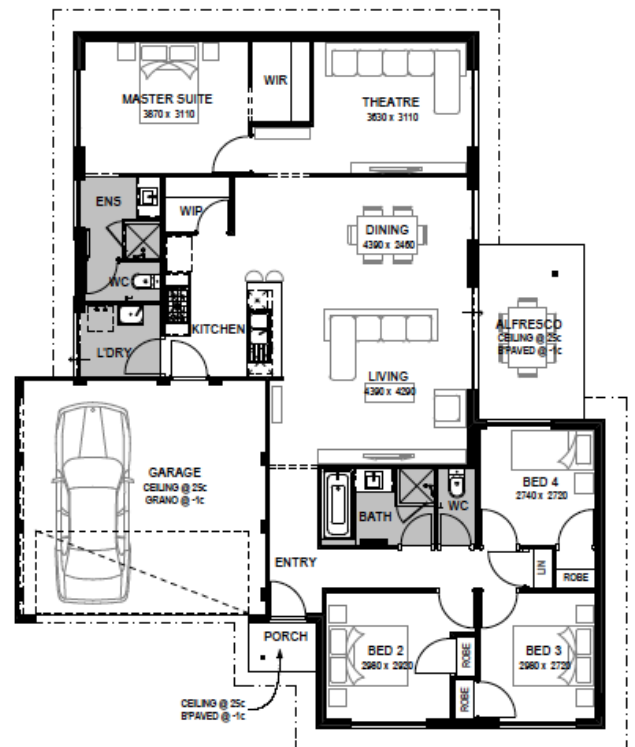

Our exclusive package includes:

- Fujitsu ducted reverse cycle aircon
- 31c ceiling to living areas
- Carpets to bedrooms & theatre
- Tiles to living areas
- Window treatments
- Essastone benchtops
- 900mm Bertazzoni appliances
- Choice of tile or Colourbond roof
- Siteworks, BAL & noise package inclusive
- Lifetime structural warranty